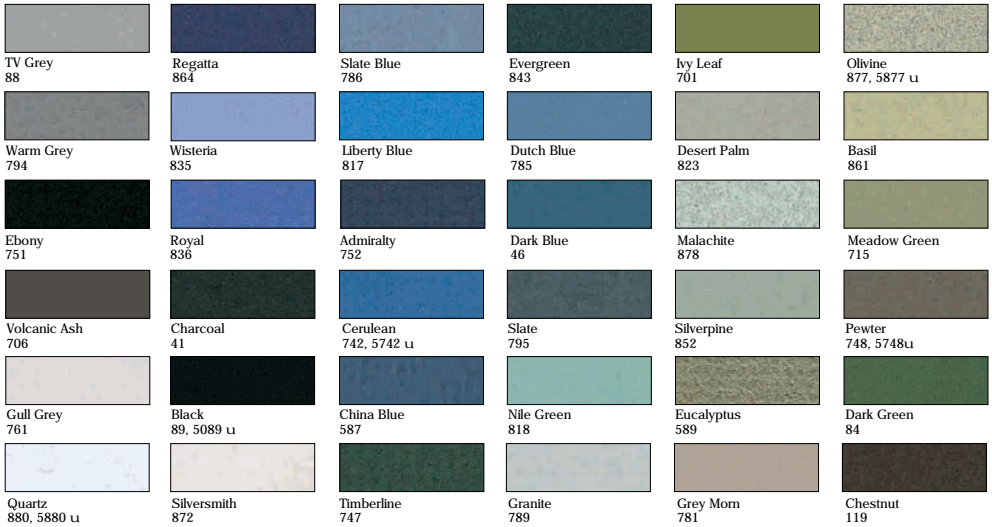

Pricing
Please note prices are per single mat. Double the price for double mats; triple the price for triple mats. Mat size indicates outside dimensions (not opening size). For custom size pricing, round up to the next size.
See page 10 for additional price information for full sheets and specialty cuts.

Bainbridge pH Neutral Papermats

Quantity → Size ↓	1-3	4-7	8-15	16-47	48 -249	250 -999	1000 -4999	5000+
8x10	$2.39	$2.08	$1.20	$ .88	$ .78	$ .68	$ .62	$ .57
9x12	3.07	2.50	1.56	1.25	1.04	.94	.88	.83
11x14	3.90	3.22	1.87	1.40	1.30	1.14	1.04	.94
12x16	4.63	3.54	2.18	1.66	1.40	1.25	1.14	1.04
16x20	5.62	4.63	3.22	2.39	2.03	1.87	1.77	1.66
20x24	6.97	6.19	4.47	3.69	2.86	2.60	2.44	2.24
20x32	9.05	7.80	5.93	4.63	3.90	3.54	3.43	3.22
24x32	11.49	9.88	7.54	5.88	4.94	4.52	4.37	4.11
32x40	13.36	11.70	9.72	7.75	6.66	6.14	5.72	5.41

Bainbridge pH Neutral Black Core Papermats

Quantity → Size ↓	1-3	4-7	8-15	16-47	48 -249	250 -999	1000 -4999	5000+
8x10	$3.12	$2.60	$1.51	$1.14	$1.04	$ .88	$ .83	$ .78
9x12	4.00	3.22	1.98	1.56	1.35	1.25	1.09	.99
11x14	4.99	4.21	2.50	1.87	1.61	1.46	1.35	1.25
12x16	5.67	4.68	2.86	2.24	1.72	1.56	1.46	1.35
16x20	7.12	6.14	4.16	3.17	2.65	2.50	2.34	2.24
20x24	9.72	8.06	5.67	4.26	3.80	3.54	3.33	3.22
20x32	12.22	10.09	7.64	5.93	5.04	4.73	4.47	4.26
24x32	15.55	12.79	9.67	7.54	6.45	6.03	5.67	5.46
32x40	17.78	15.86	12.79	9.98	8.74	7.96	7.44	7.07

u This price table also applies to Crescent Black Core pH Neutral Mats.